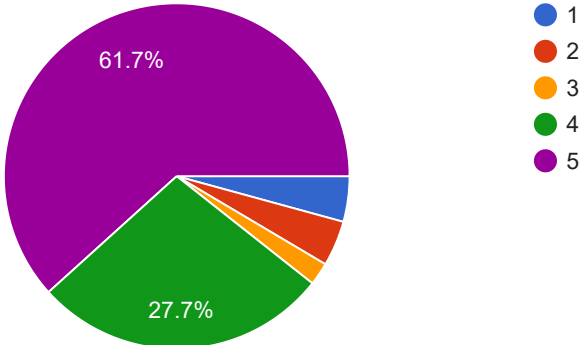

Feedback Form for 1day e green watch portal training on 27.02.2024 at Sukna

47 responses

[Publish analytics](#)

Content of Technical presentation

[Copy](#)

47 responses

Presentation on Technical session

[Copy](#)