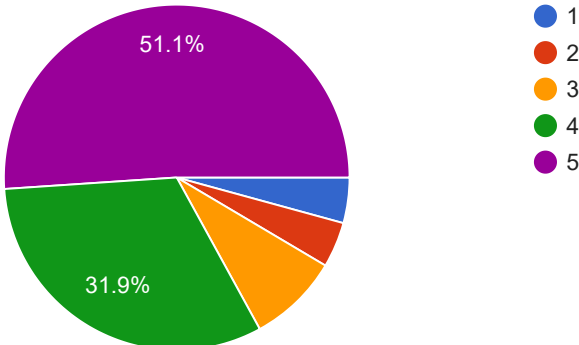

Feedback Form for 1day e green watch portal training on 27.02.2024 at Sukna

47 responses

[Publish analytics](#)

Content of Technical presentation

[Copy](#)

47 responses

Presentation on Technical session

[Copy](#)

47 responses

Hands on session

[Copy](#)

47 responses