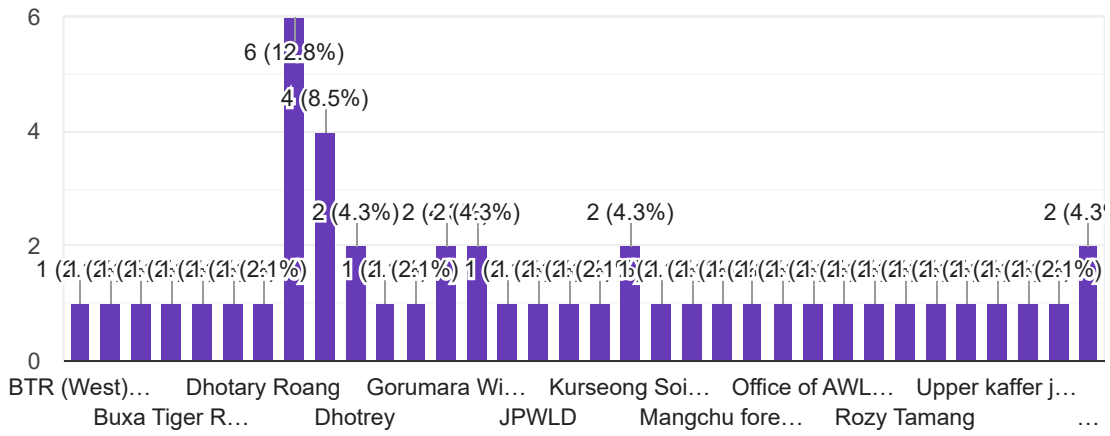

Office name

Copy

47 responses

Designation

Copy

47 responses