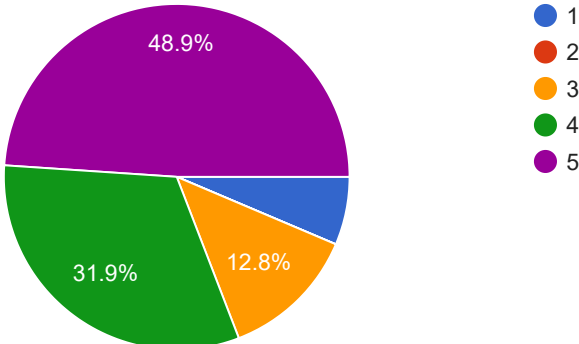

Hands on session

[Copy](#)

47 responses